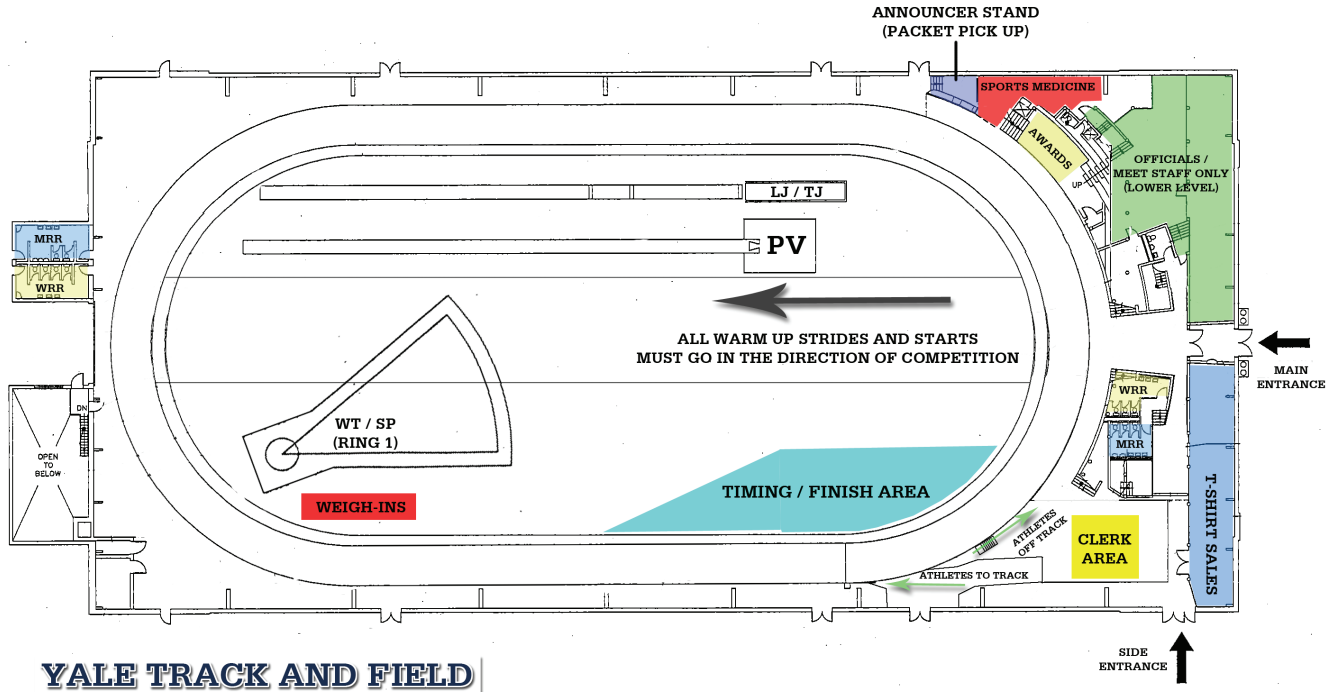

YALE BULLDOGS Y

TRACK AND FIELD

37th YALE INTERSCHOLASTIC TRACK CLASSIC

DAY 1 FACILITY MAP

DAY 2 FACILITY MAP